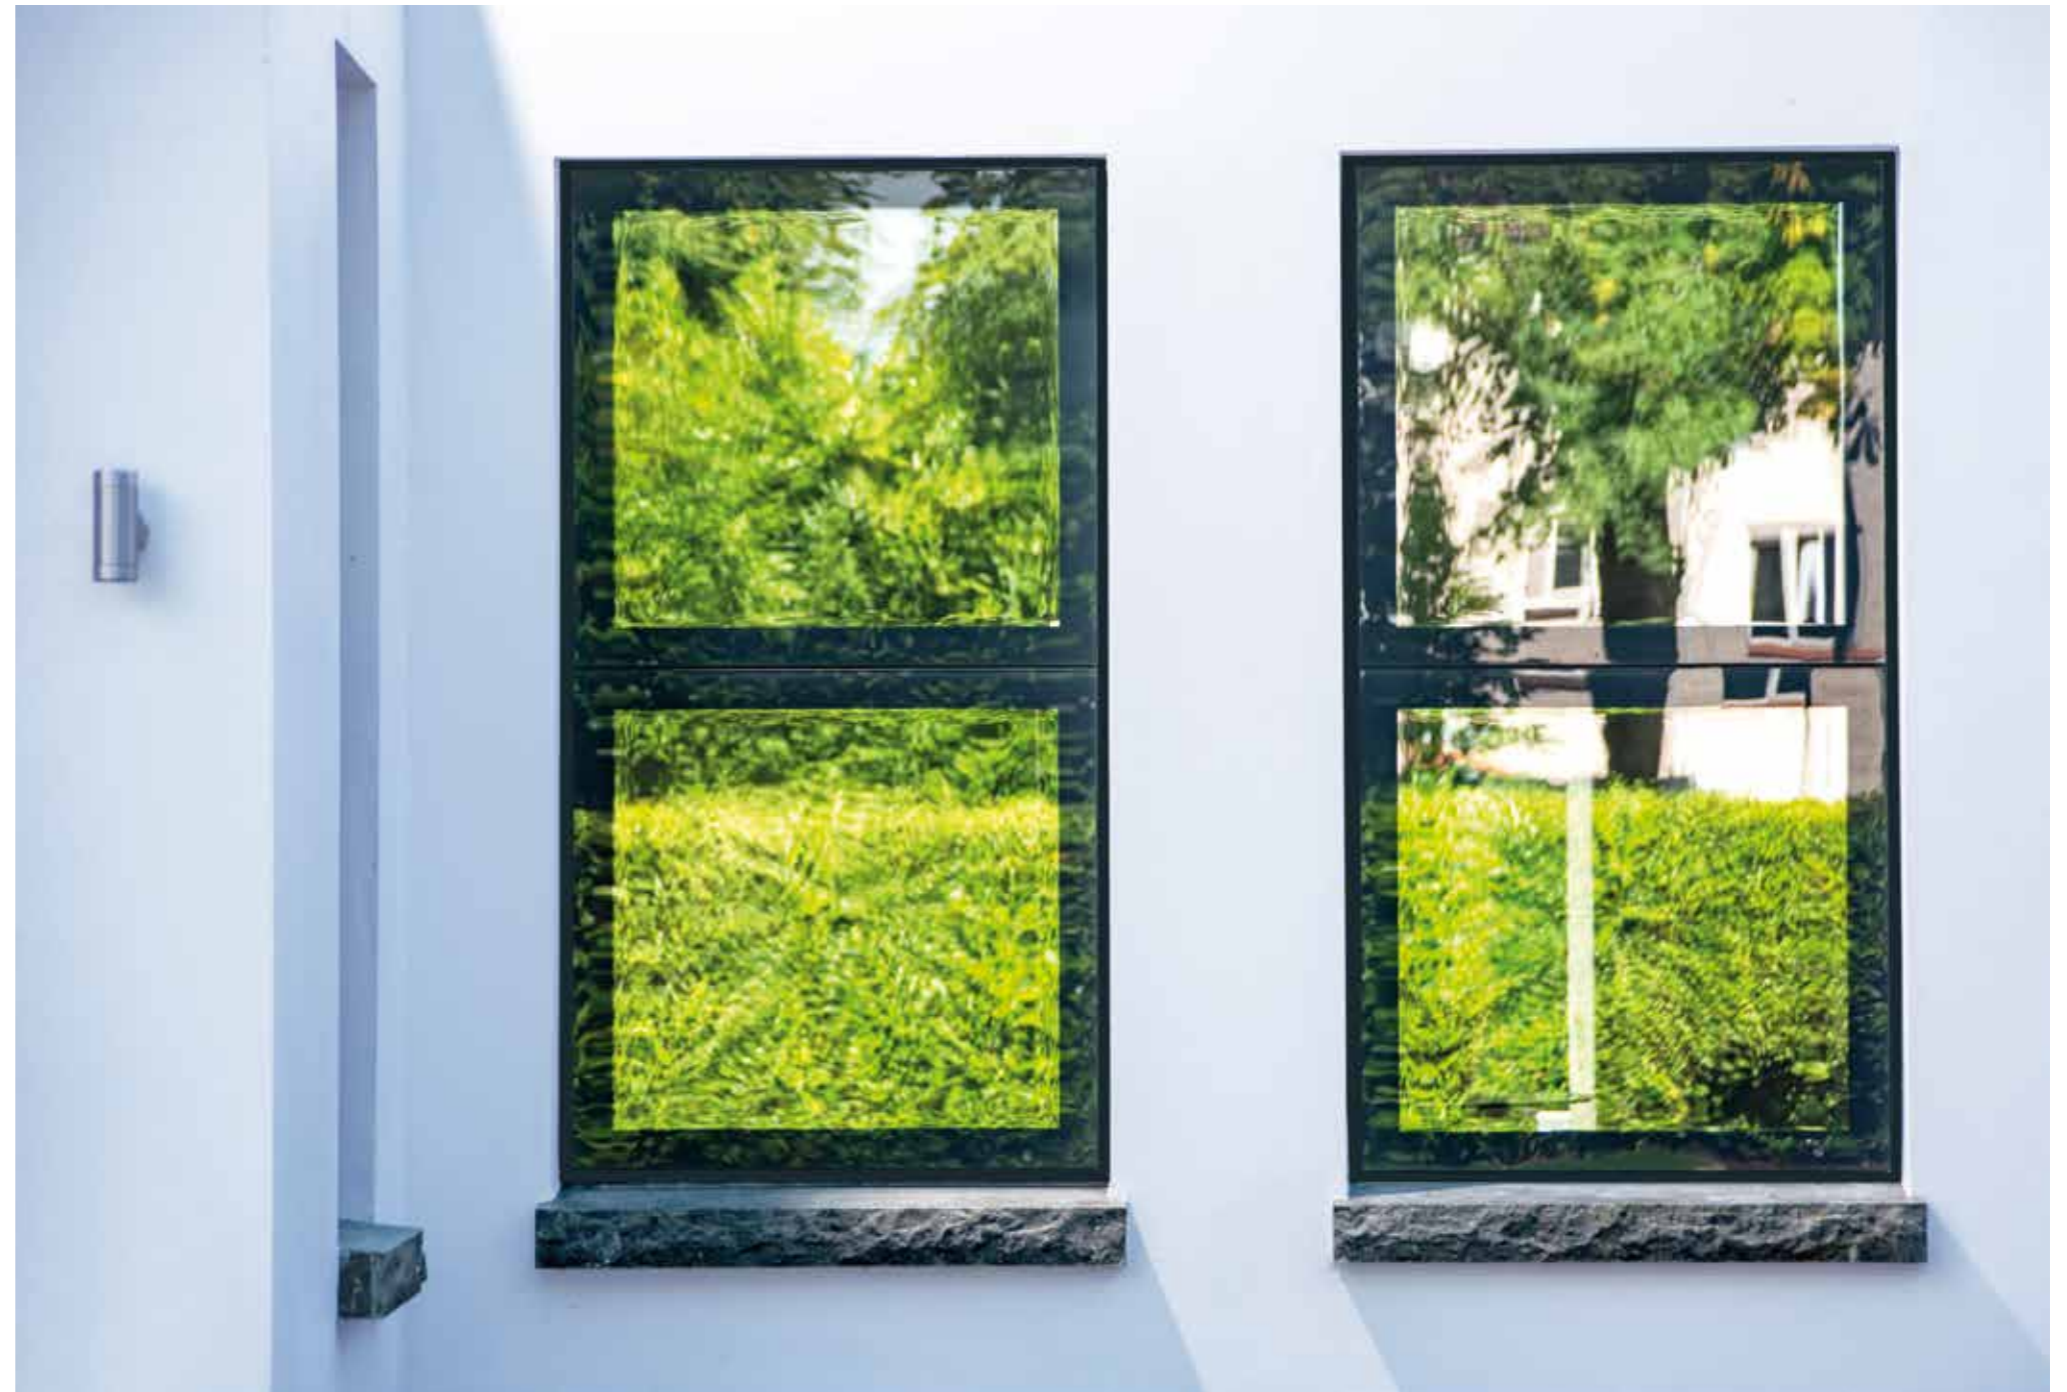

lumi

Transform
your home

The most elegant way to transform how your home looks, how it feels, and how you enjoy living in it.

Lumi won't just transform your home's appearance, it will look after your family's safety with super-secure features and protect the environment by being amazingly energy efficient.

Lumi's edge to edge design with no vertical or horizontal frame allows more light in. Argon filled and ultra-bonded they let less heat out.

The appeal of Lumi is more than surface deep. Robust security features are built in, making Lumi one of the most security-conscious window designs in the world.

Lumi's sleek, modern design will transform the look of your home, no matter what sort of home it is.

Perfect for replacing your old windows, Lumi has been designed to slot into the space they leave behind.

LUMI WINDOWS

Lumi's clean lines add modern elegance and cutting-edge sophistication to your home's exterior. They look amazing from the inside too. With a vast expanse of glass, nothing comes between you and your view.